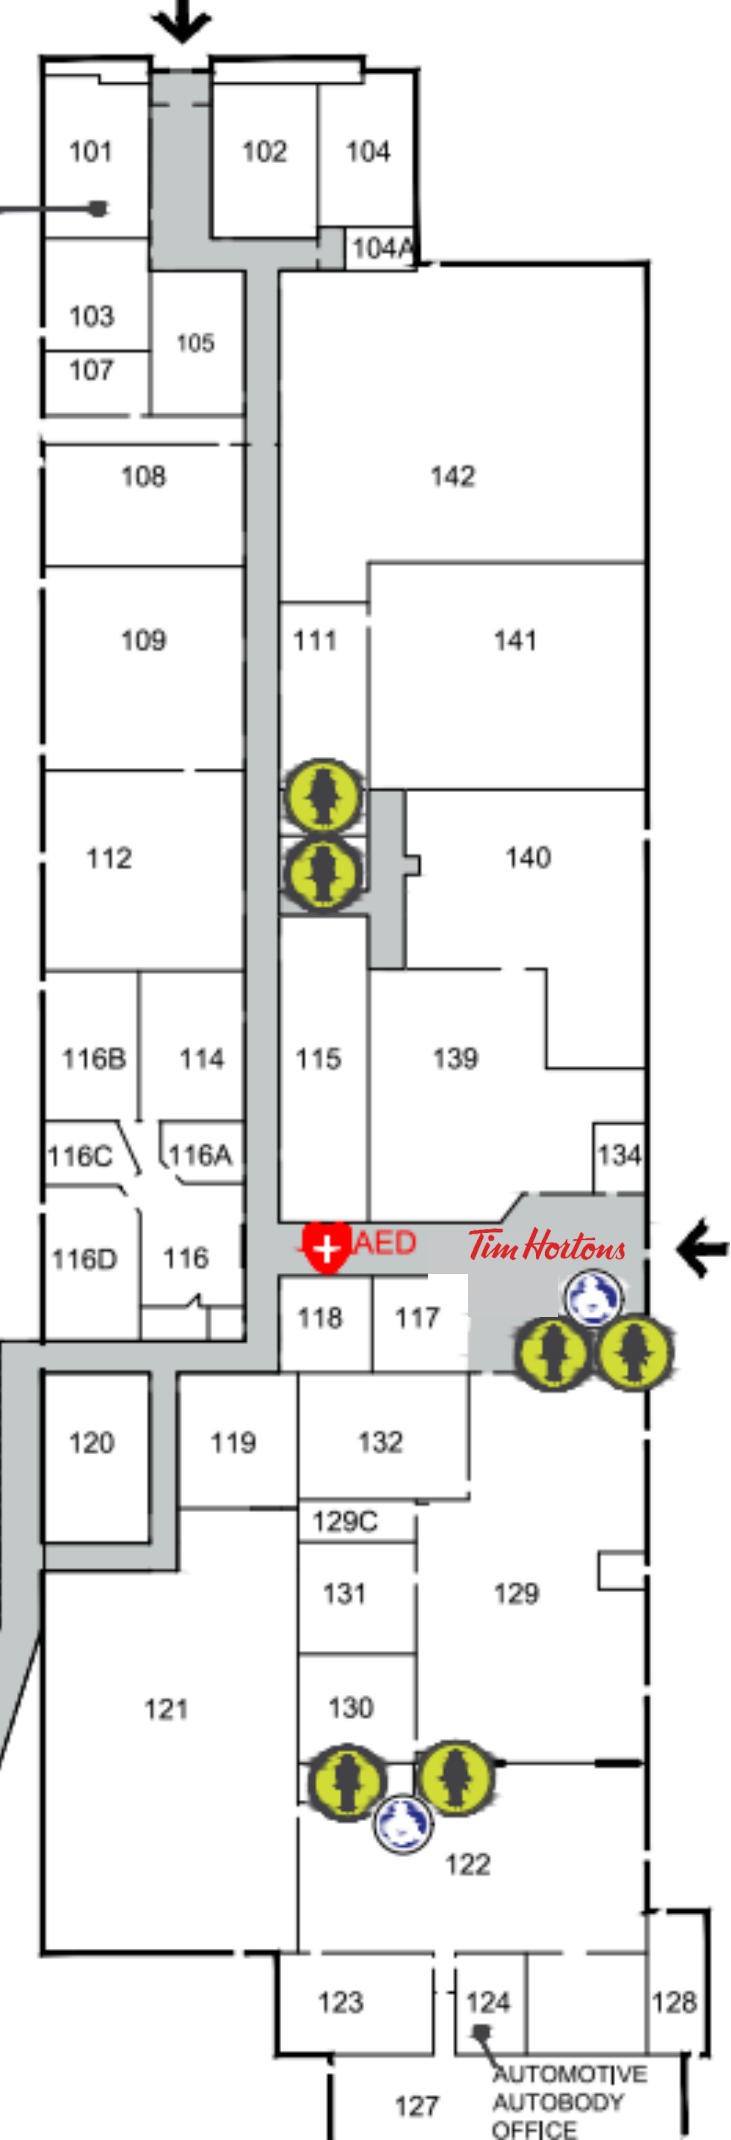

Ashtonbee Campus - 930 Warden Building Dining Services Map

Located at South Entrance off Ashtonbee

AUTOMOTIVE & MOTORCYCLE DEPARTMENT CHAIR'S OFFICE

Legend

- Accessible
- Elevator
- Stair
- All Gender Washroom
- Female Washroom
- Male Washroom
- Automatic External Defibrillator

TUNNEL

AUTOMOTIVE AUTOBODY OFFICE