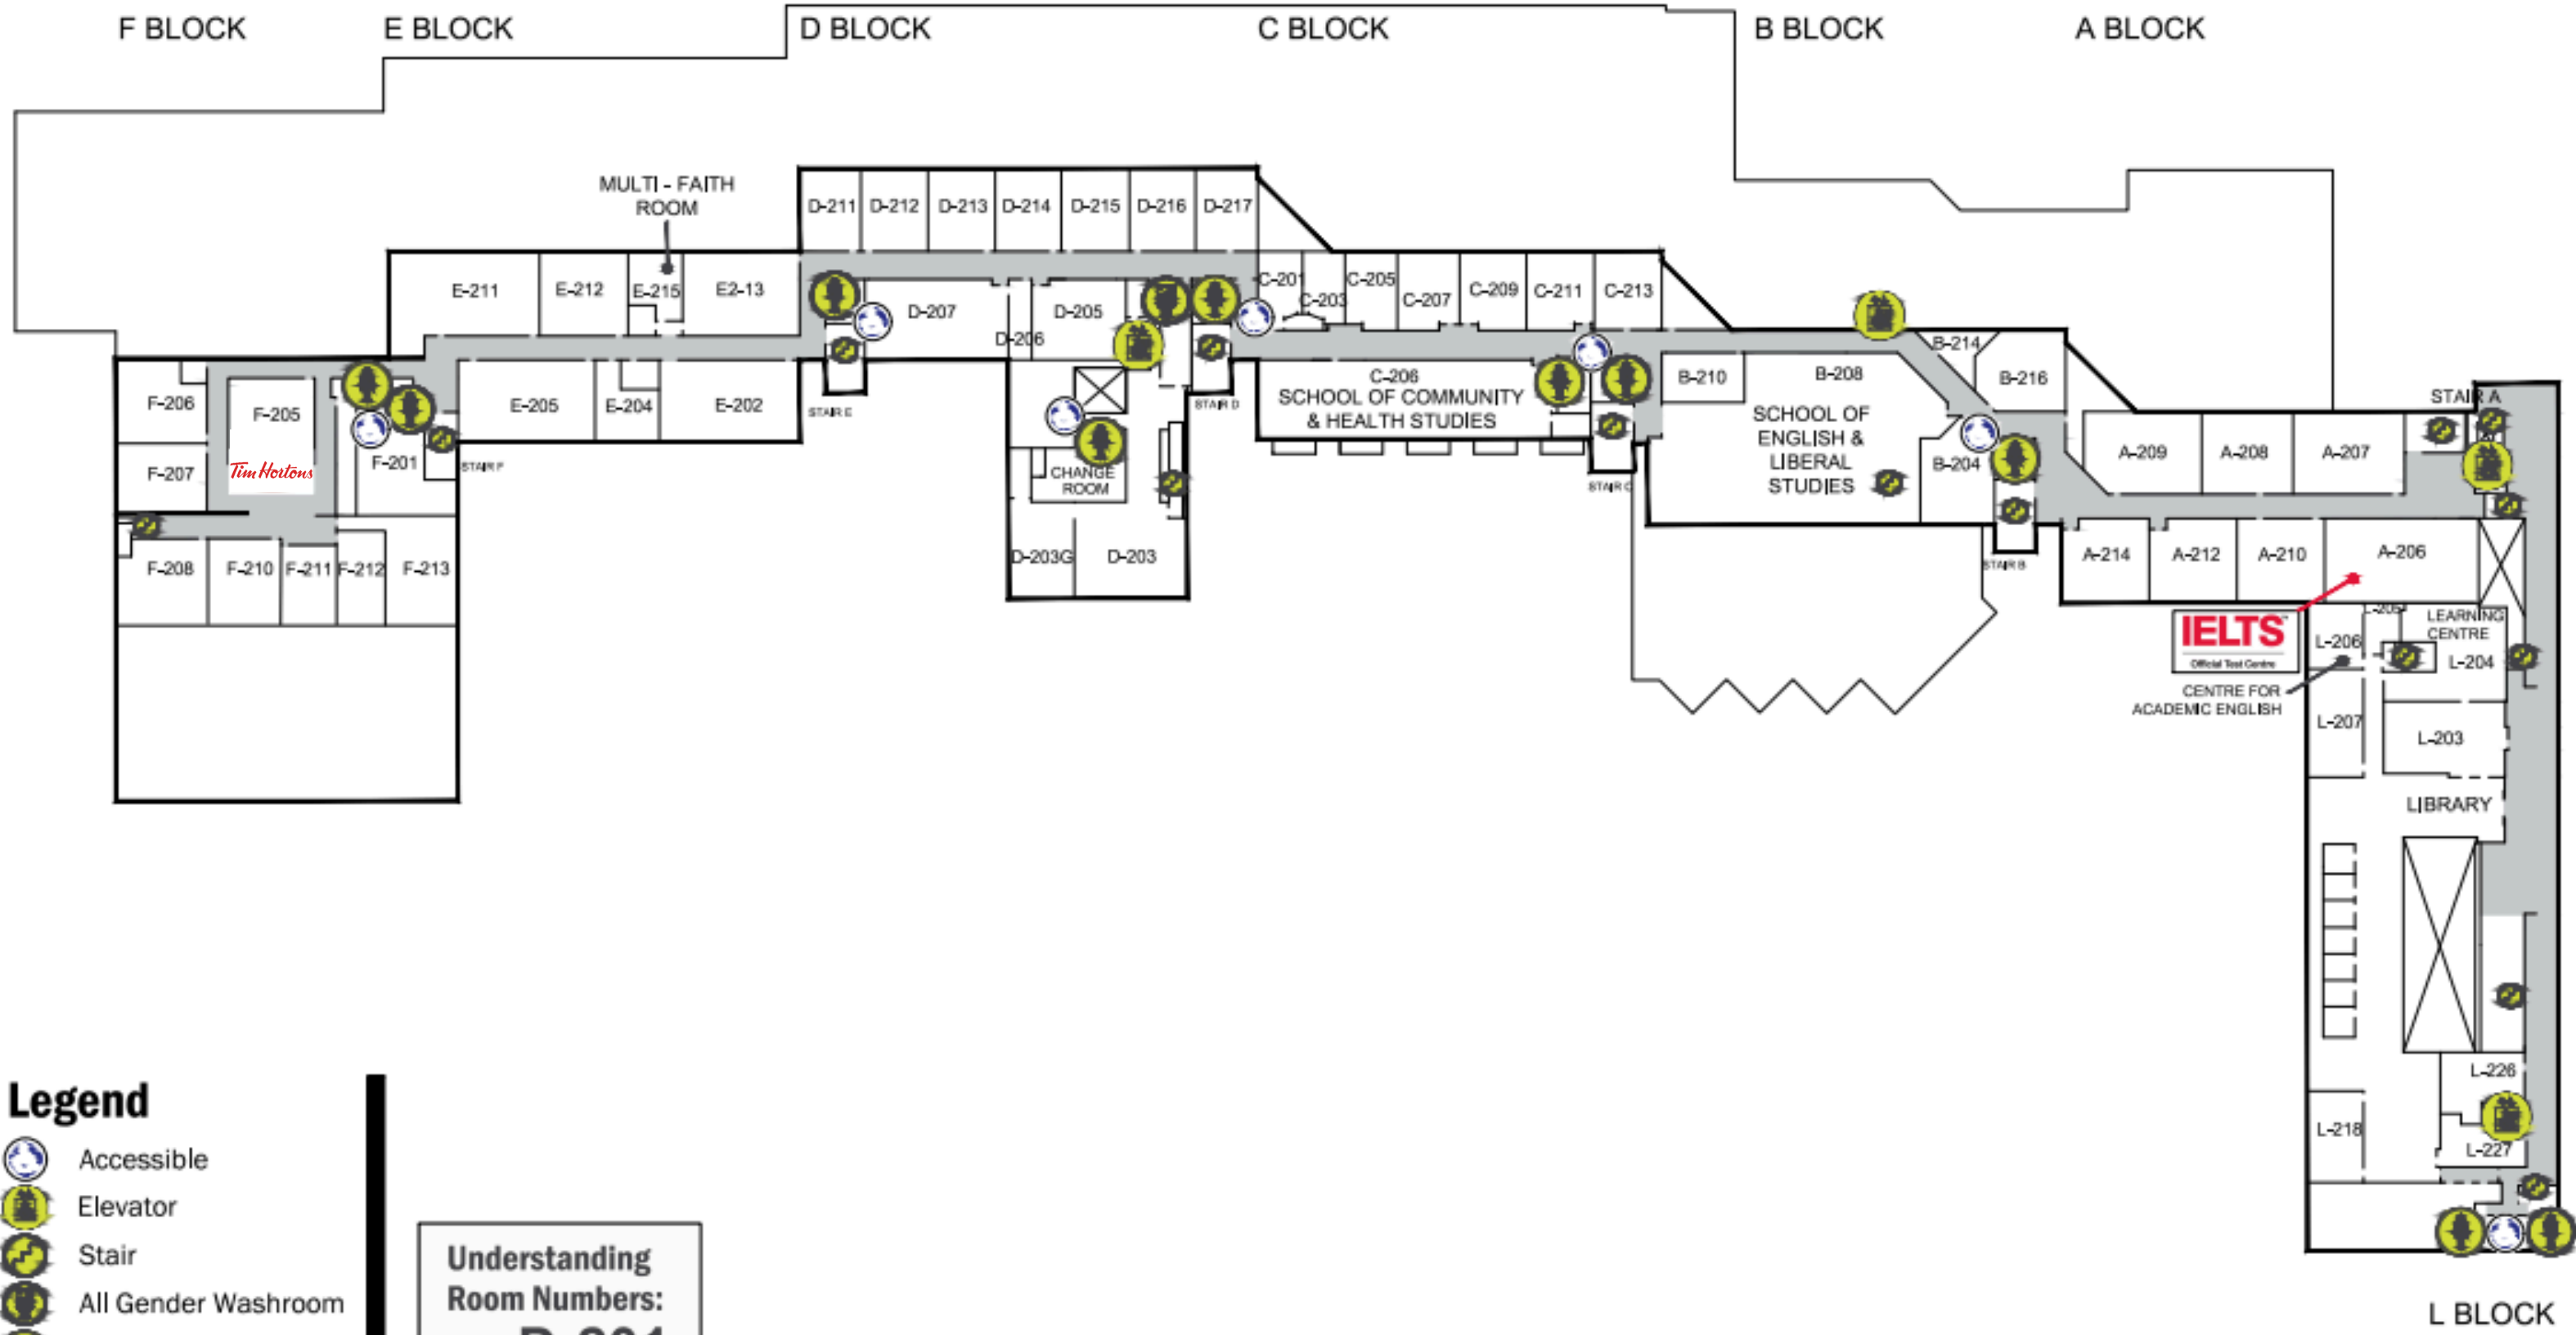

Ashtonbee Campus - First Floor Dining Services Map

Marketplace located in B-Block

PIZZA PIZZA

GLOBAL KITCHEN

GRILLE WORKS —BURGERS, FRIES AND MORE—

RED KETTLE SOUP

EXPRESS

make BAKERY

Located in 930 Warden Block

Tim Hortons

- Legend**
- Accessible
 - Elevator
 - Stair
 - All Gender Washroom
 - Female Washroom
 - Male Washroom
 - Automatic External Defibrillator

- The Friendship Space L-102
- International Education L-103
- Centre for Accessible Learning and Counselling Services (CALCS) L-104
- Enrolment Services L-105

Ashtonbee Campus - Second Floor Dining Services Map

Tim Hortons
Tim Hortons Express
located in F-Block

- Legend**
- Accessible
 - Elevator
 - Stair
 - All Gender Washroom
 - Female Washroom
 - Male Washroom
 - Automatic External

Ashtonbee Campus - 930 Warden Building Dining Services Map

Located at South Entrance off Ashtonbee

AUTOMOTIVE & MOTORCYCLE DEPARTMENT CHAIR'S OFFICE

Legend

- Accessible
- Elevator
- Stair
- All Gender Washroom
- Female Washroom
- Male Washroom
- Automatic External Defibrillator