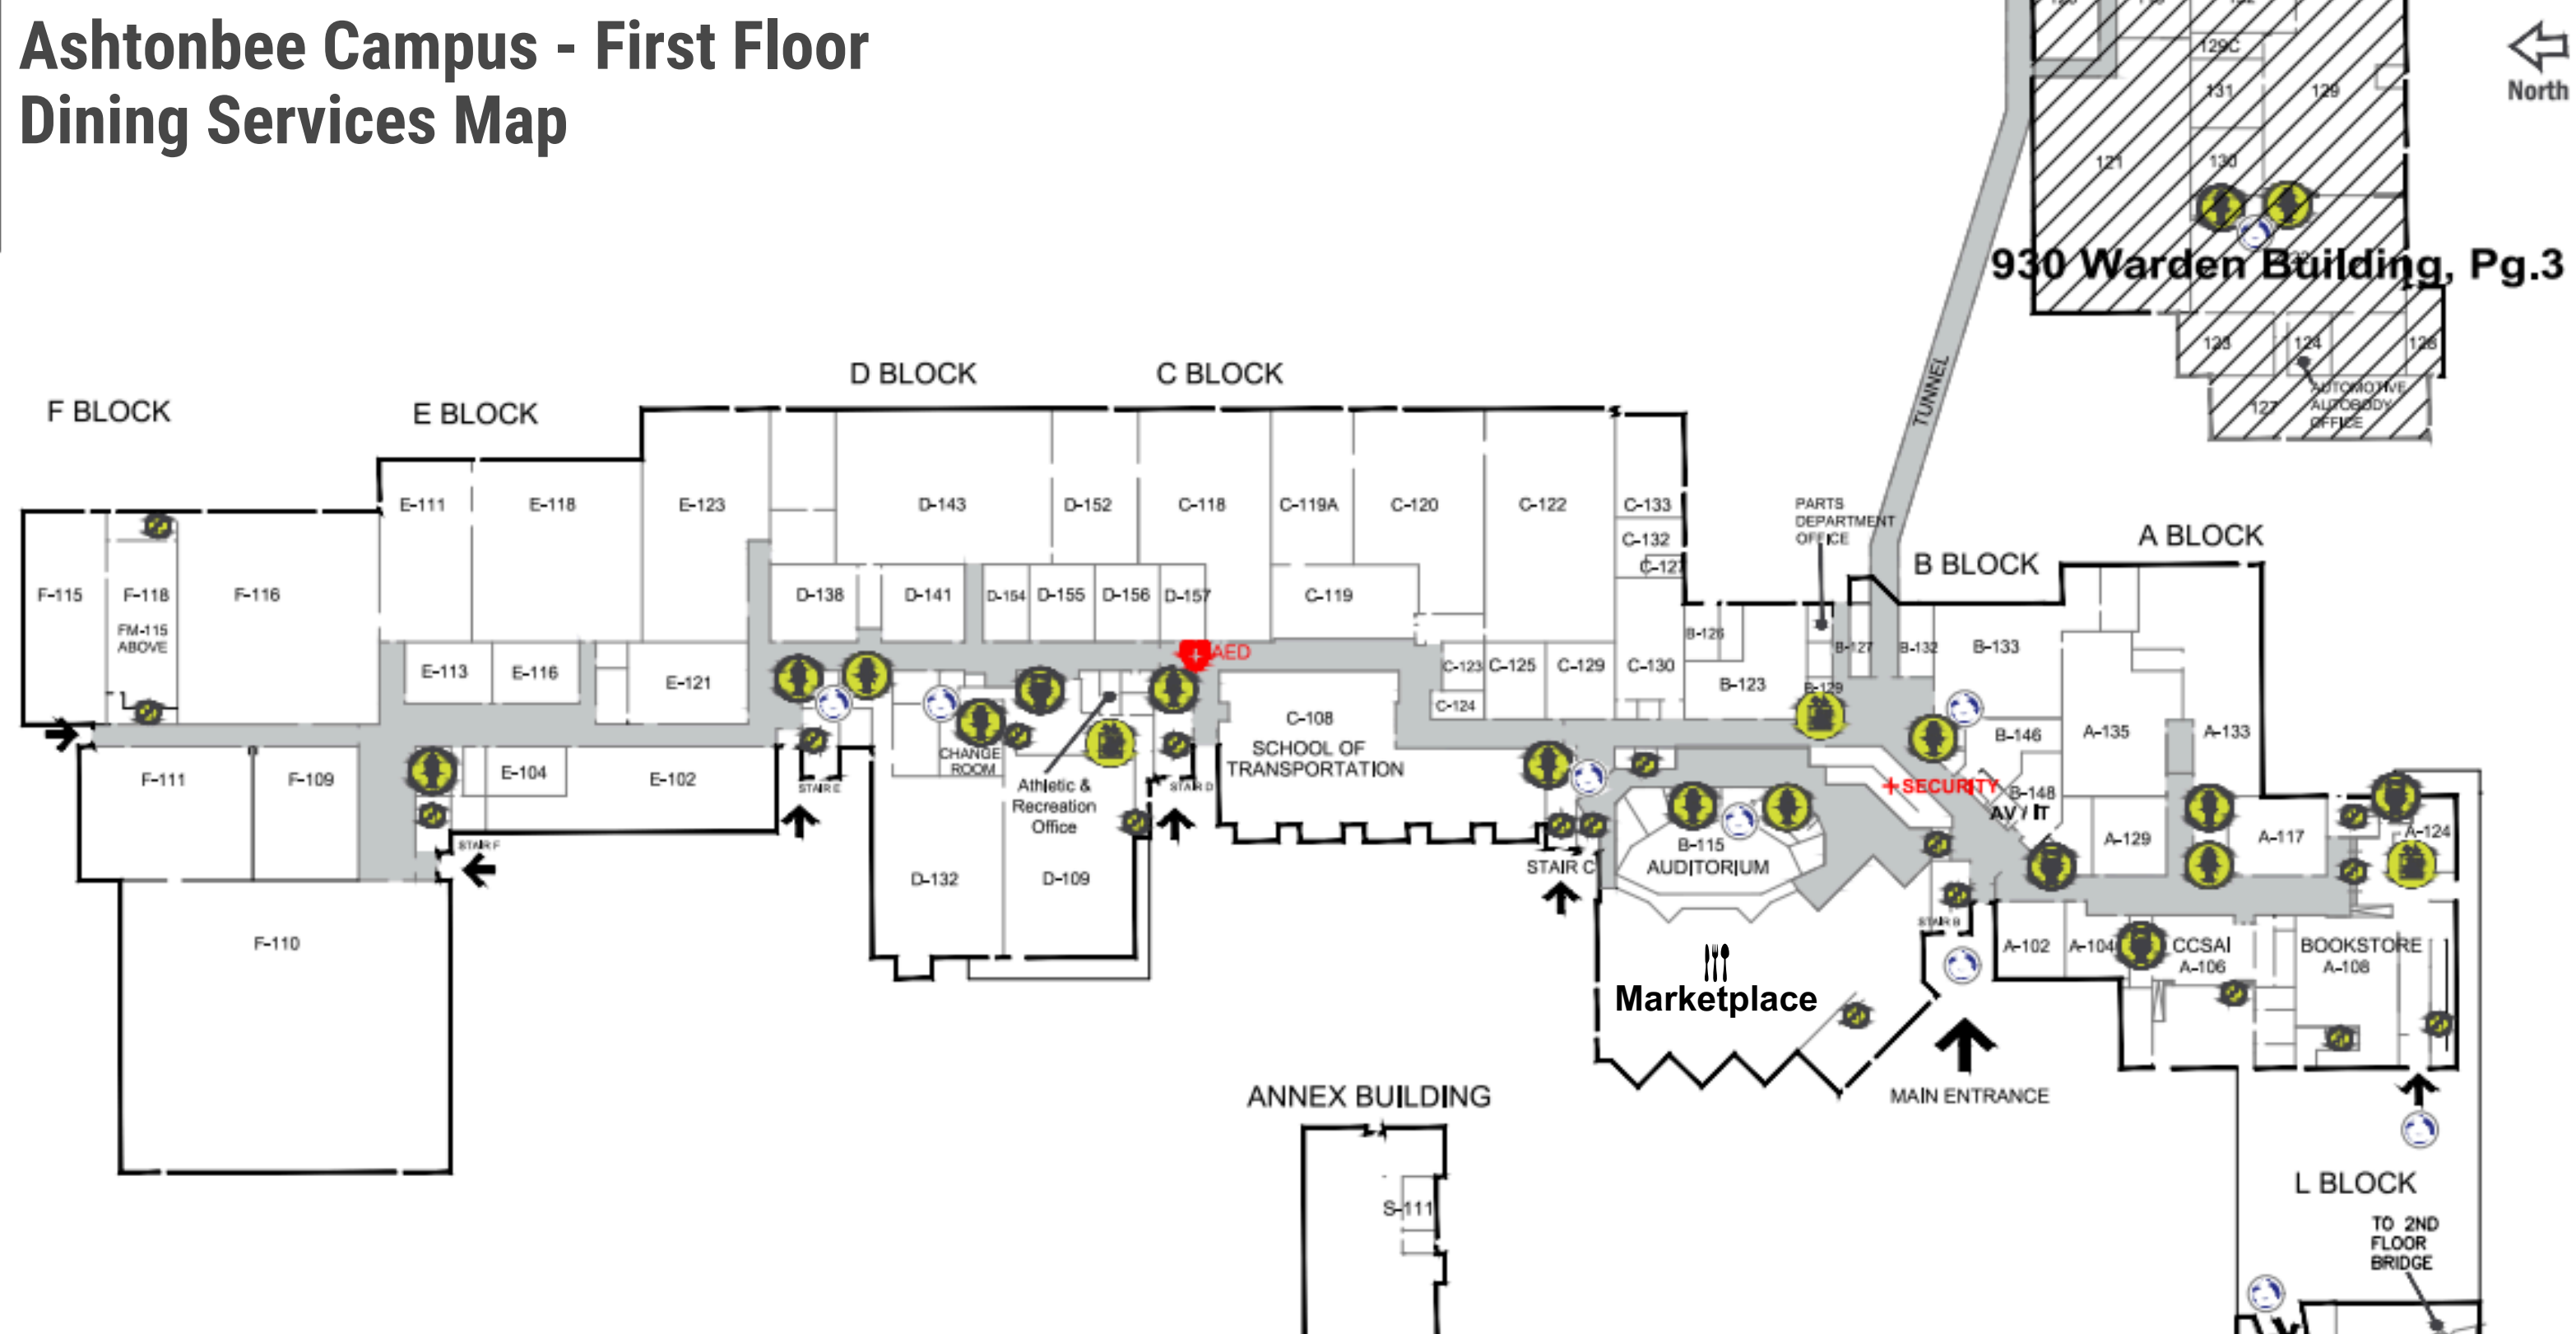

Ashtonbee Campus - First Floor Dining Services Map

Marketplace located in B-Block

PIZZA PIZZA

GLOBAL KITCHEN

GRILLE WORKS —BURGERS, FRIES AND MORE—

RED KETTLE SOUP

EXPRESS

make BAKERY

Located in 930 Warden Block

Tim Hortons

- Legend**
- Accessible
 - Elevator
 - Stair
 - All Gender Washroom
 - Female Washroom
 - Male Washroom
 - Automatic External Defibrillator

- The Friendship Space L-102
- International Education L-103
- Centre for Accessible Learning and Counselling Services (CALCS) L-104
- Enrolment Services L-105

Ashtonbee Campus - Second Floor Dining Services Map

Tim Hortons
Tim Hortons Express
located in F-Block

- Legend**
- Accessible
 - Elevator
 - Stair
 - All Gender Washroom
 - Female Washroom
 - Male Washroom
 - Automatic External

Ashtonbee Campus - 930 Warden Building Dining Services Map

Located at South Entrance off Ashtonbee

AUTOMOTIVE & MOTORCYCLE DEPARTMENT CHAIR'S OFFICE

Legend

- Accessible
- Elevator
- Stair
- All Gender Washroom
- Female Washroom
- Male Washroom
- Automatic External Defibrillator